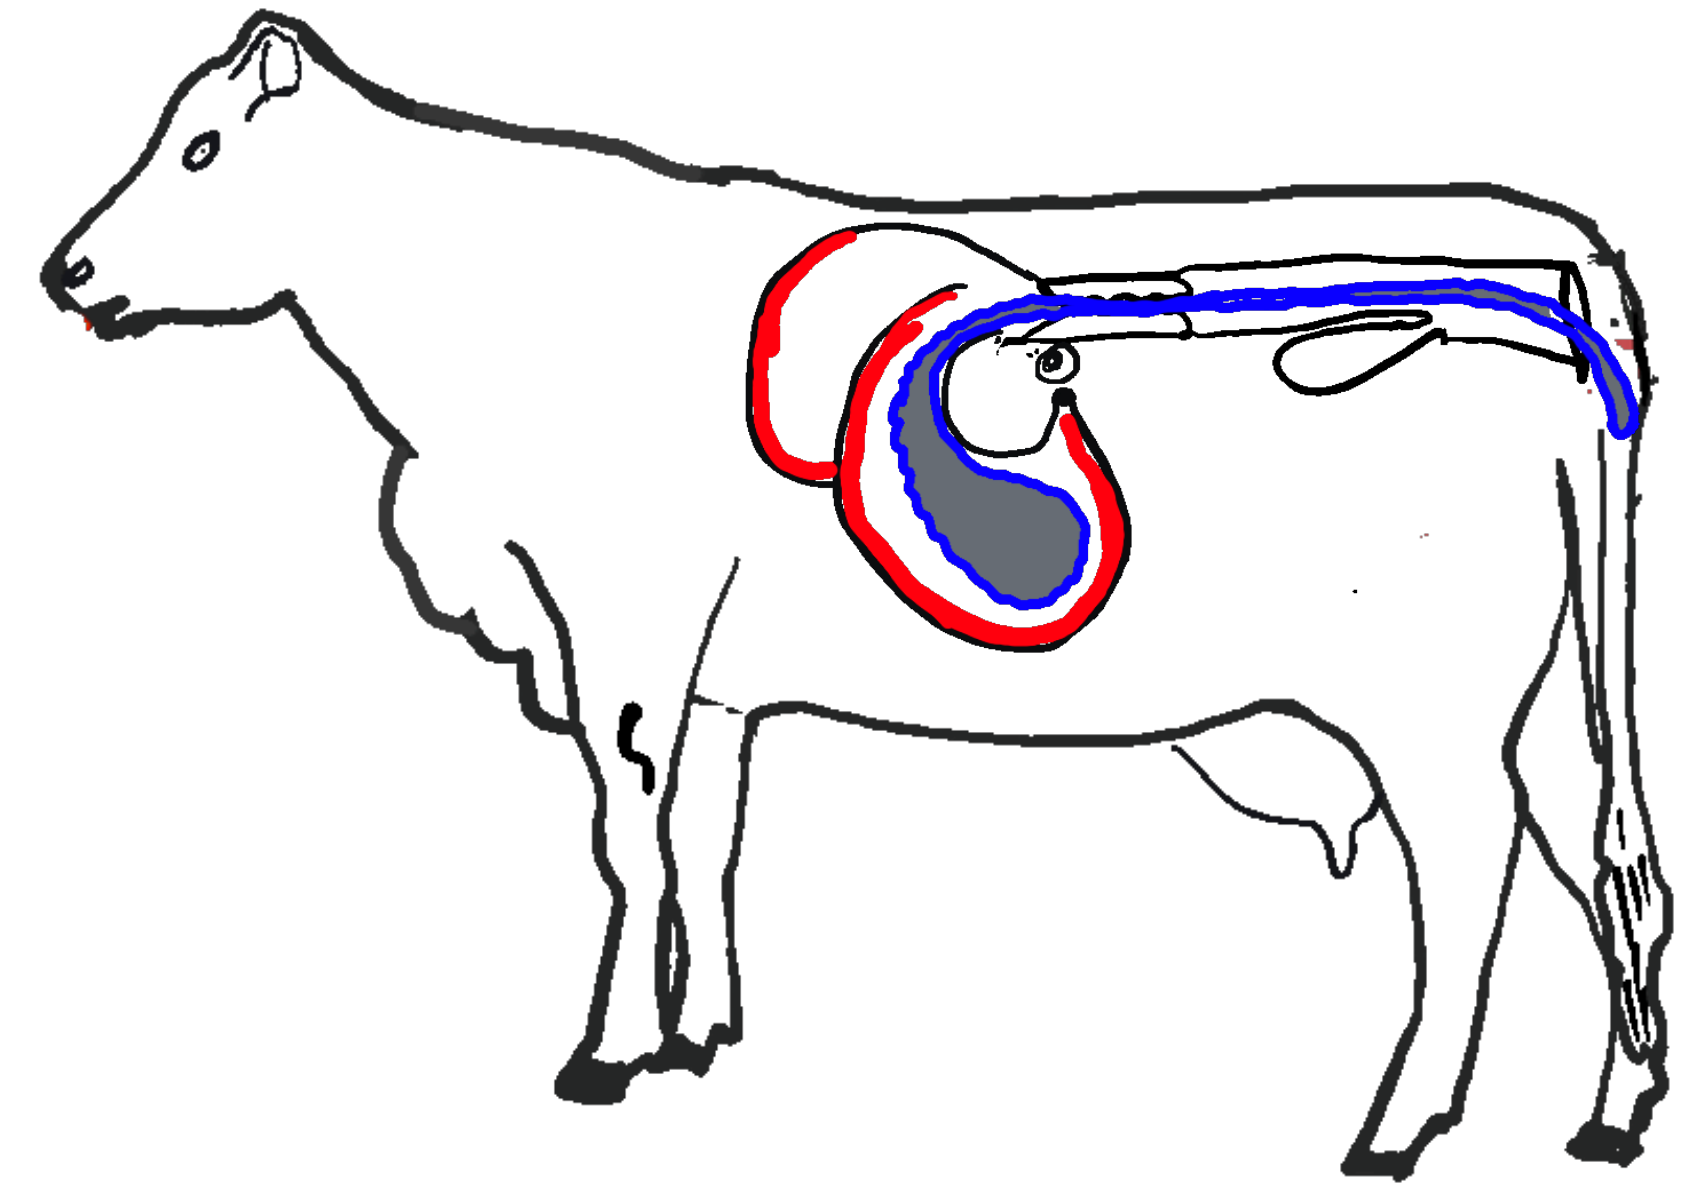

As You Know ...

Failure of Milk Down

ROP/ PUI

Have Common Reasons , That Is....

Imbalance in Sex Hormones...Including Oxytocin / Prolactin ...

Results in..

Stop Contraction of Myoepithelium

Stops milk letdown

Stop Contraction of smooth uterine muscle results...

Result in failure of expulsion of placenta, lochia, infection

Pow.letdown plus.

ERA ANIMALS (P) LTD.

Era's **Let Down** Powder *Plus*

-Scientific & Natural Solution for Hormonal Balance-

- Helps in Milk Let-Down
- Helps in Expulsion of Placenta
- Helps in Prevention Uterine Infection
- Maintain Udder & Uterine Health

50gm x 6 Sachet
(Feedex-Forte Muzzle Spray **Free** with this pack)

The image shows a white cow with a blue udder. Two red lines point from the udder to two circular callouts: the top one shows a hand milking the udder, and the bottom one shows a cross-section of the udder. Another red line points from the cow's back to a circular callout showing a cross-section of the uterus.

Proper cContraction of Myoepithelium

Proper milk letdown

Proper Contraction of uterine muscle results...

Proper expulsion of placenta, lochia, infection

Pow.letdown plus. Also helps in...

Makes
Teat Healthy