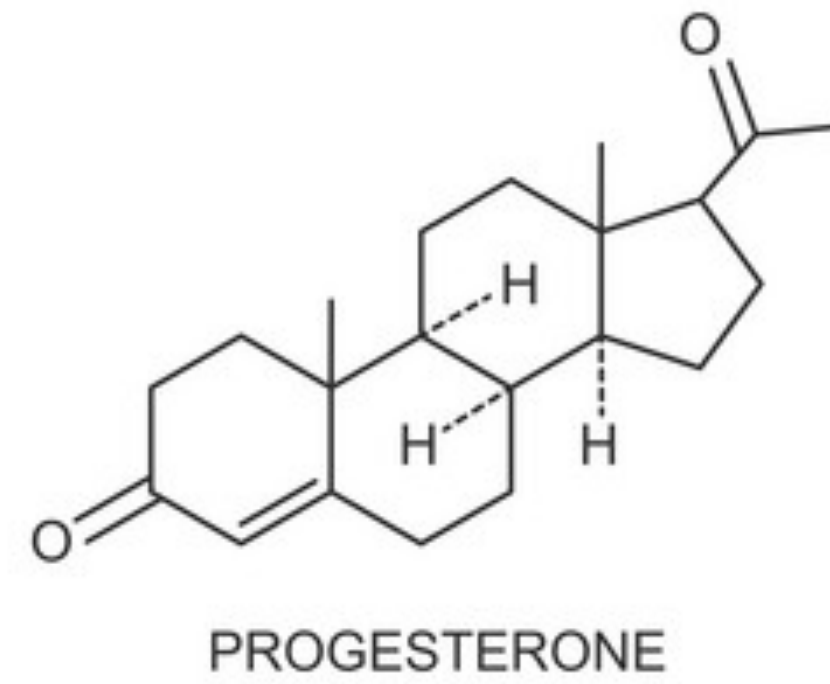

As You Know ...

Failure of Milk Down

ROP/ PUI

Have Common Reasons , That Is....

Imbalance in Sex Hormones...Including Oxytocin / Prolactin ...

Results in..

Stop Contraction of Myoepithelium

Stops milk letdown

Stop Contraction of smooth uterine muscle results...

Result in failure of expulsion of placenta, lochia, infection

Pow.letdown plus.

ERA ANIMALS (P) LTD.

Era's **Let Down** Powder *Plus*

-Scientific & Natural Solution for Hormonal Balance-

- Helps in Milk Let-Down
- Helps in Expulsion of Placenta
- Helps in Prevention Uterine Infection
- Maintain Udder & Uterine Health

50gm x 6 Sachet
(Feedex-Forte Muzzle Spray **Free** with this pack)

The image shows a white cow with a blue udder. Two red lines point from the udder to two circular callouts: the top one shows a hand milking the udder, and the bottom one shows a cross-section of the udder. Another red line points from the cow's back to a circular callout showing a cross-section of the uterus.