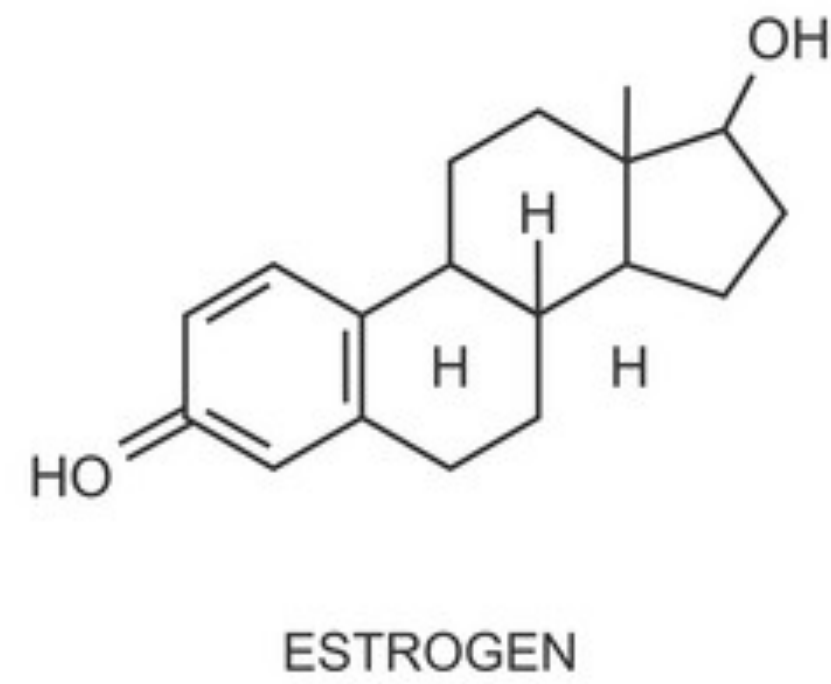

As You Know ...

Failure of Milk Down

ROP/ PUI

Have Common Reasons , That Is....

Imbalance in Sex Hormones...Including Oxytocin / Prolactin ...

Results in..

Stop Contraction of Myoepithelium

Stops milk letdown

Stop Contraction of smooth uterine muscle results...

Result in failure of expulsion of placenta, lochia, infection

Pow.letdown plus.

ERA ANIMALS (P) LTD.

Era's **Let Down** Powder *Plus*

-Scientific & Natural Solution for Hormonal Balance-

- Helps in Milk Let-Down
- Helps in Expulsion of Placenta
- Helps in Prevention Uterine Infection
- Maintain Udder & Uterine Health

50gm x 6 Sachet
(Feedex-Forte Muzzle Spray **Free** with this pack)

The image shows a white cow with a blue udder. Two red lines point from the udder to two circular callouts: the top one shows a hand milking the udder, and the bottom one shows a cross-section of the udder. Another red line points from the cow's back to a circular callout showing a cross-section of the uterus.