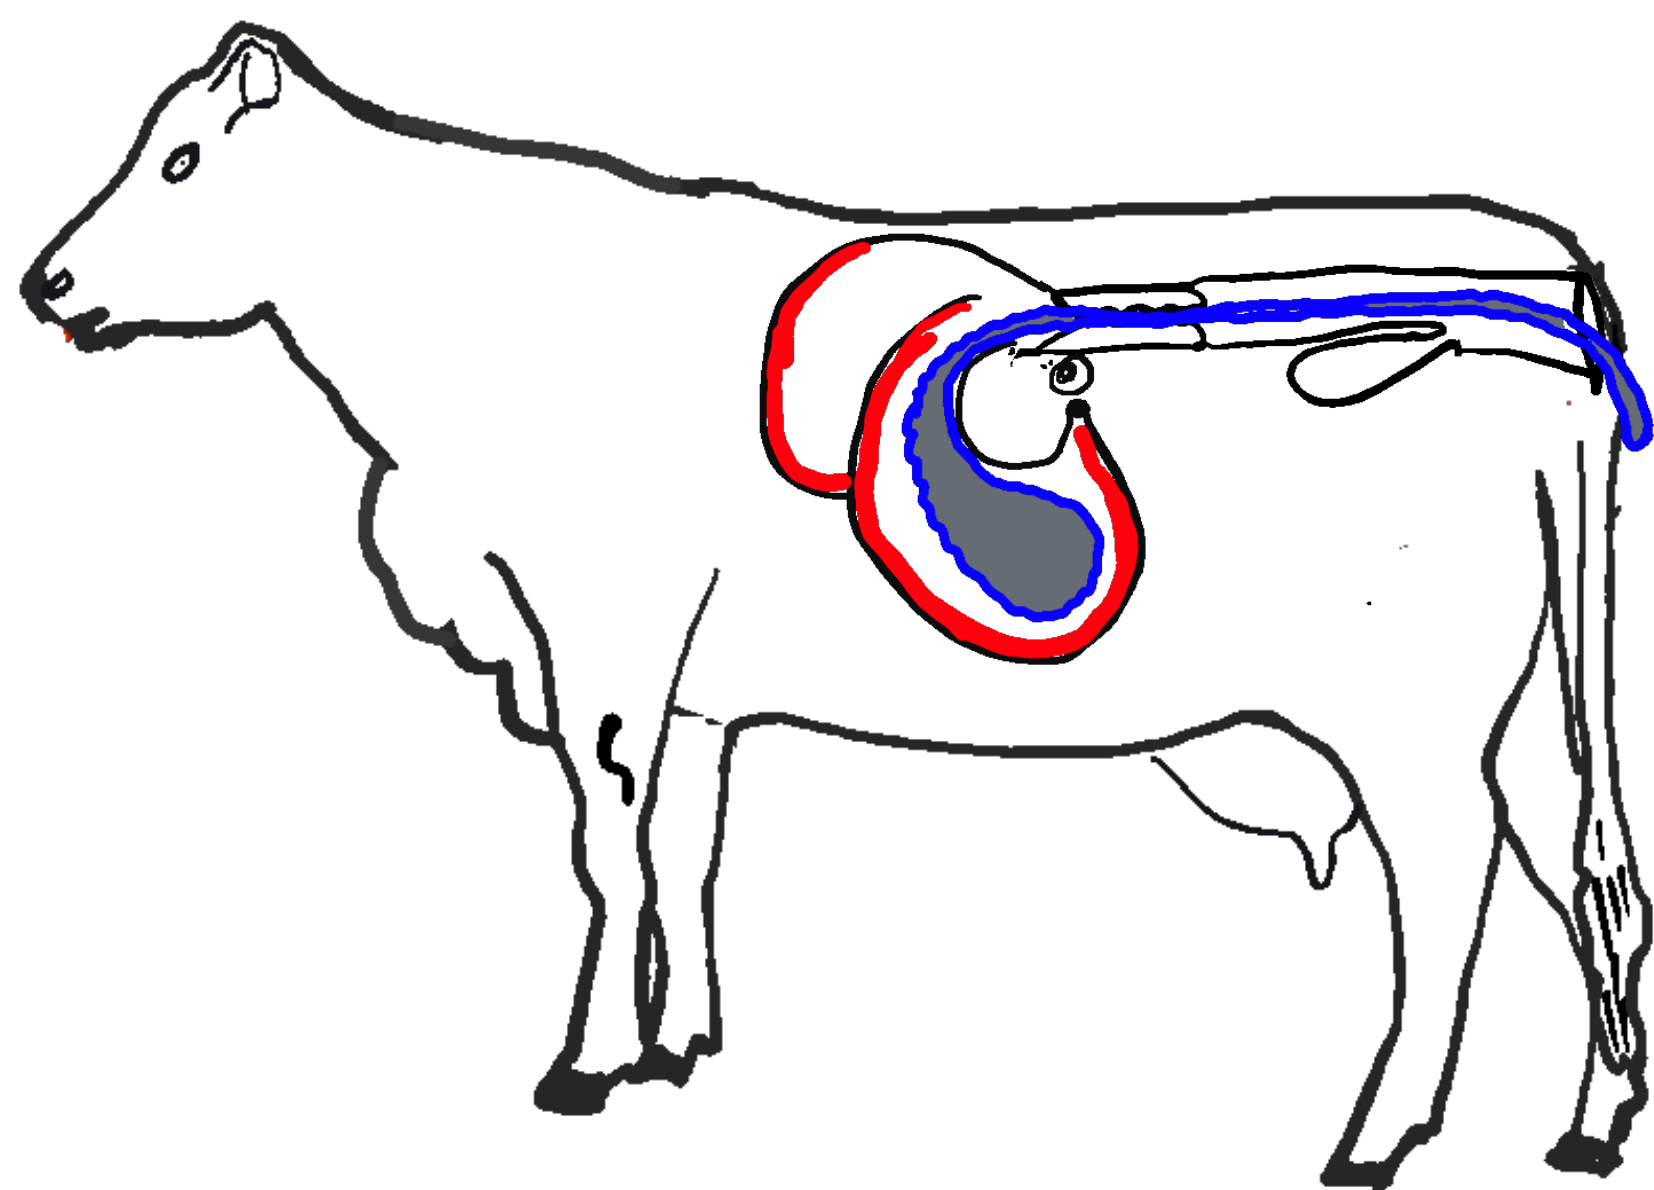

As You Know ...

Failure of Milk Down

ROP/ PUI

Have Common Reasons , That Is....

Imbalance in Sex Hormones...Including Oxytocin / Prolactin ...

Results in..

Stop Contraction of Myoepithelium

Stops milk letdown

Stop Contraction of smooth uterine muscle results...

Result in failure of expulsion of placenta, lochia, infection

Pow.letdown plus.

ERA ANIMALS (P) LTD.

Era's **Let Down** Powder *Plus*

-Scientific & Natural Solution for Hormonal Balance-

- Helps in Milk Let-Down
- Helps in Expulsion of Placenta
- Helps in Prevention Uterine Infection
- Maintain Udder & Uterine Health

50gm x 6 Sachet
(Feedex-Forte Muzzle Spray **Free** with this pack)

The image shows a white cow with a blue udder. Two red lines point from the udder to two circular callouts: the top one shows a hand milking the udder, and the bottom one shows a cross-section of the udder. Another red line points from the cow's back to a circular callout showing a cross-section of the uterus.

Proper cContraction of Myoepithelium

Proper milk letdown

Proper Contraction of uterine muscle results...

Proper expulsion of placenta, lochia, infection

Pow.letdown plus. Also helps in...

Makes
Teat Healthy